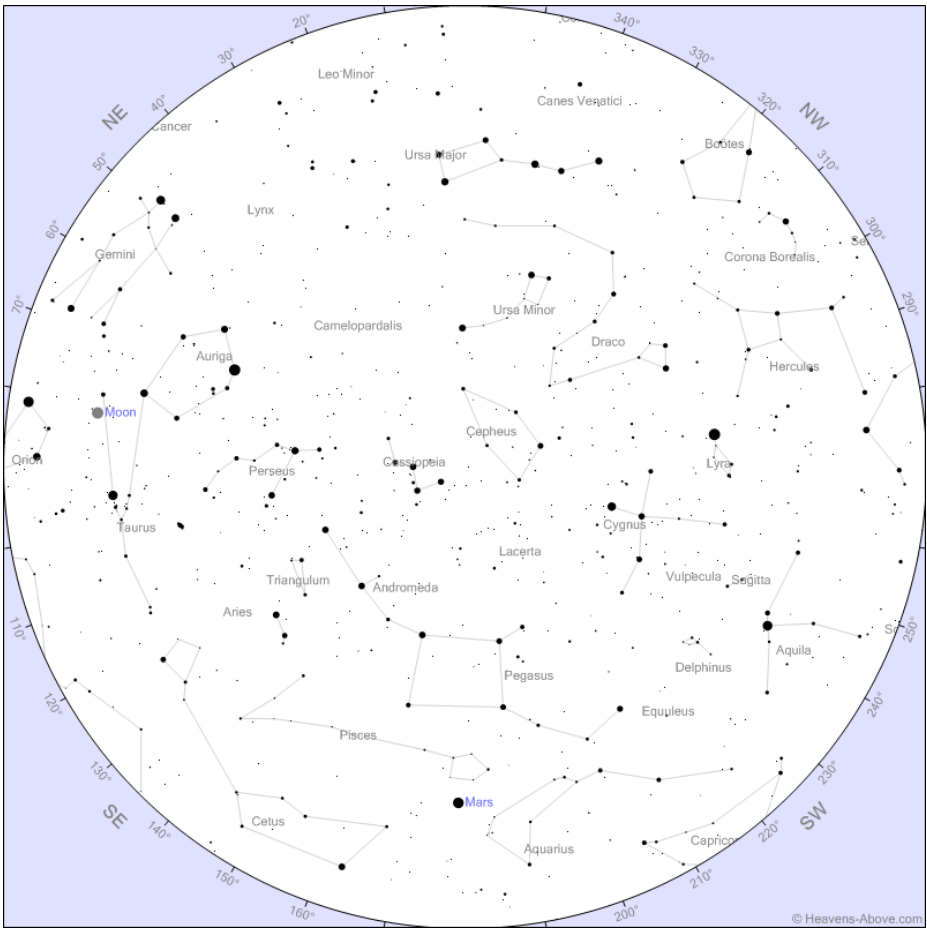

MARS below
the
GREAT
SQUARE
of
Pegasus

Wednesday
12/5/18

All charts are
are for
Talkeetna,
looking south
at 6:30pm.

12/10/18

© Heavens-Above.com 12/21/18

1/6/19

www.heavens-above.com

© Heavens-Above.com