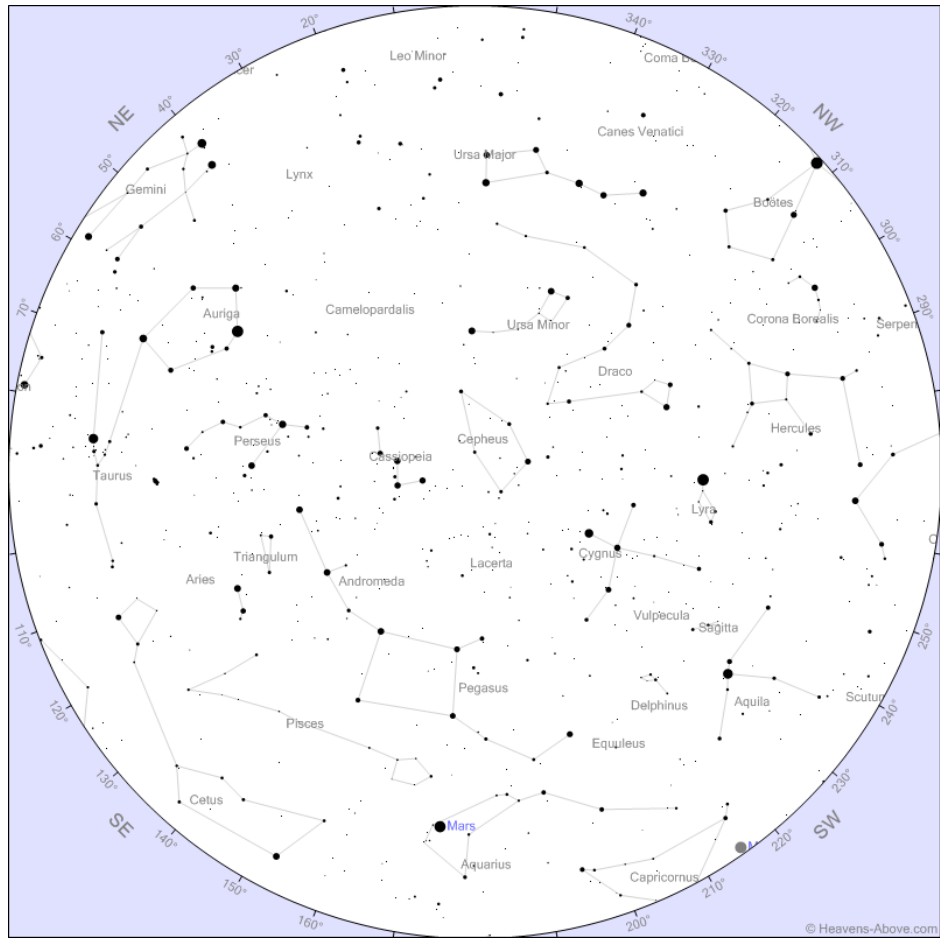

MARS below
the
GREAT
SQUARE
of
Pegasus

Wednesday
12/5/18

All charts are
are for
Talkeetna,
looking south
at 6:30pm.

12/10/18

© Heavens-Above.com 12/21/18

1/6/19

www.heavens-above.com

© Heavens-Above.com