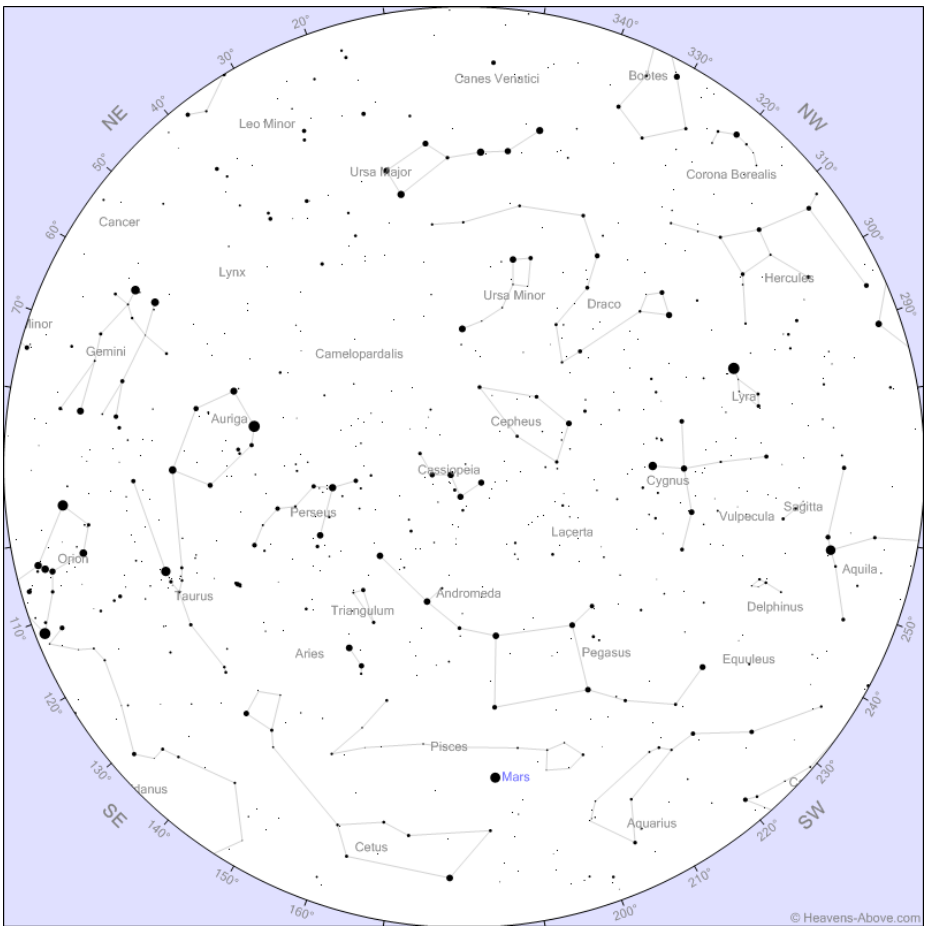

MARS below
the
GREAT
SQUARE
of
Pegasus

Wednesday
12/5/18

All charts are
are for
Talkeetna,
looking south
at 6:30pm.

12/10/18

© Heavens-Above.com 12/21/18

1/6/19

www.heavens-above.com

© Heavens-Above.com