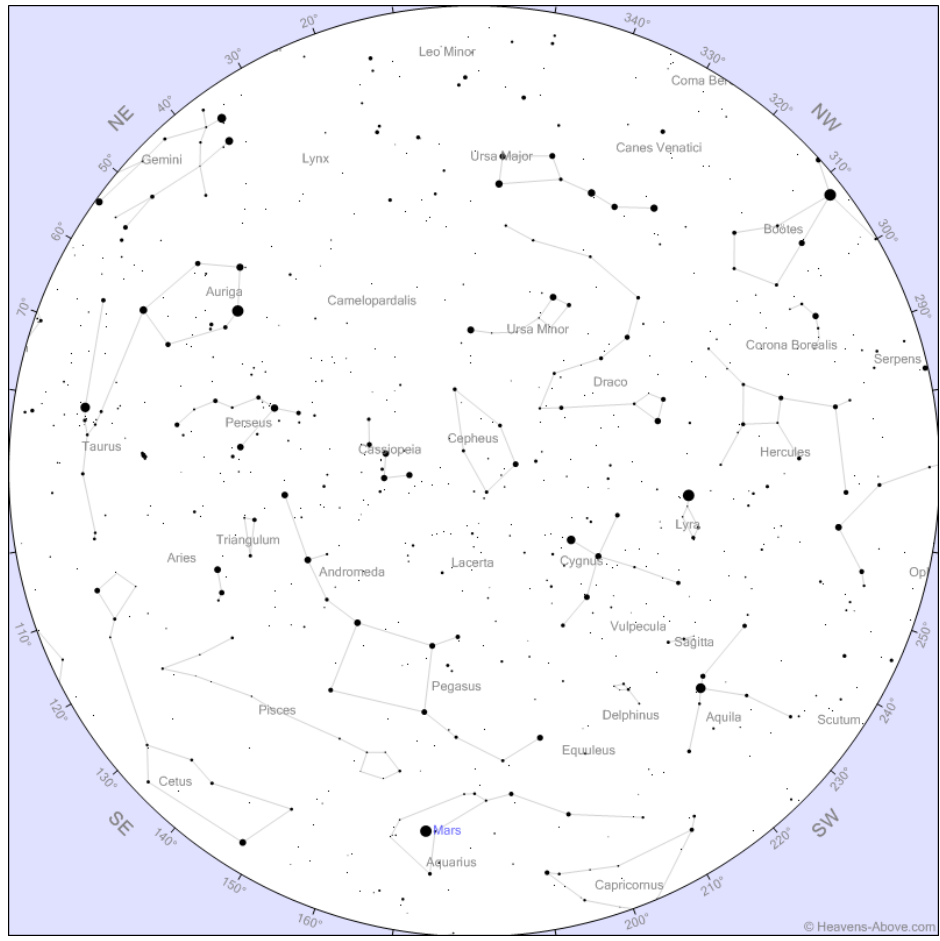

MARS below
the
GREAT
SQUARE
of
Pegasus

Wednesday
12/5/18

All charts are
are for
Talkeetna,
looking south
at 6:30pm.

12/10/18

© Heavens-Above.com 12/21/18

1/6/19

www.heavens-above.com

© Heavens-Above.com