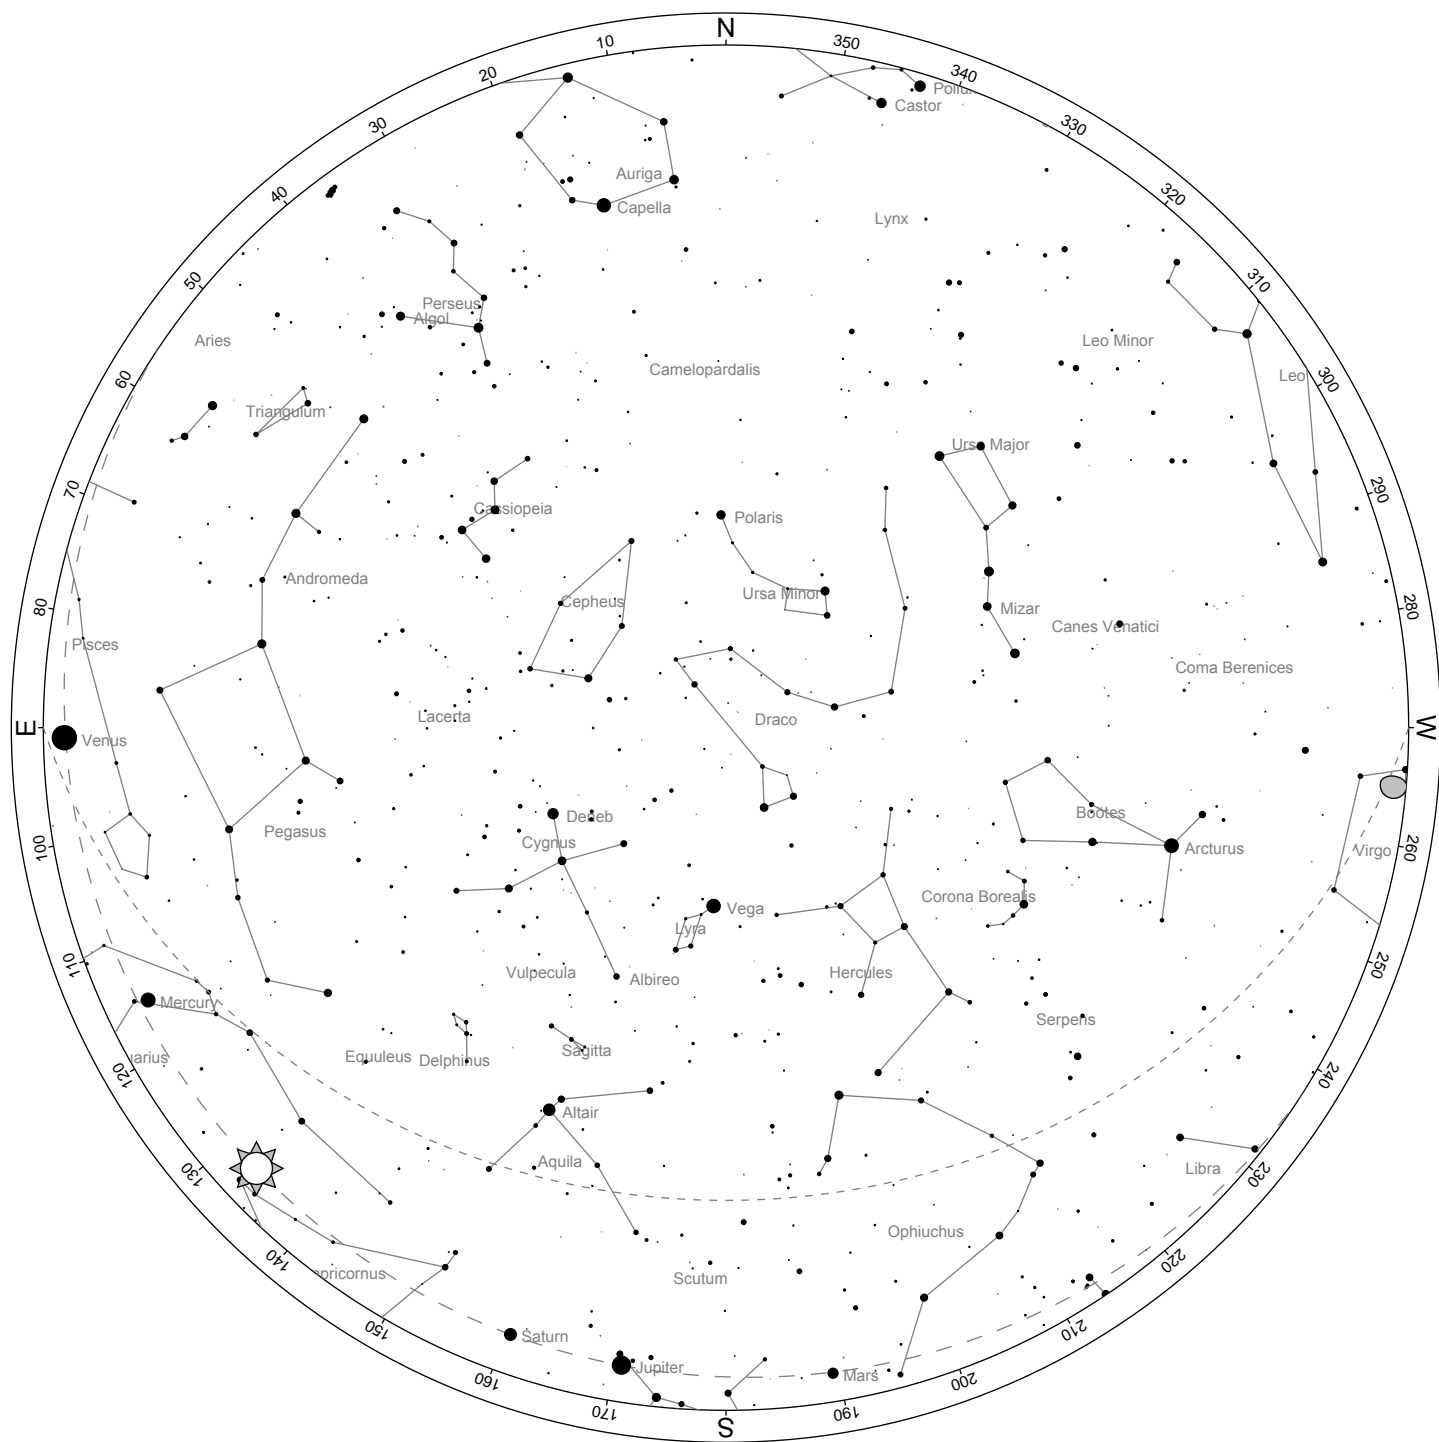

# Interactive sky chart (now with PDF print option)

Location: Talkeetna, 62.3209°N, 150.1066°W

Time: 12 February 2020 10:00 (UTC -09:00)